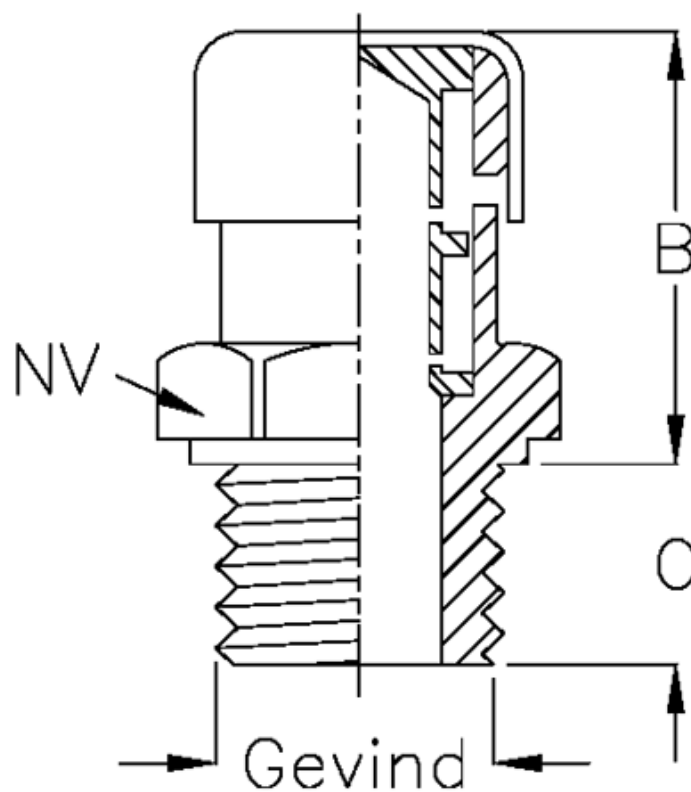

Article number: 21301313

Description: Breather plug w/labyrinth
Type 30A M14x1,5

Measures

B = 19

C = 9

NV = 17

Thread = M14x1,5